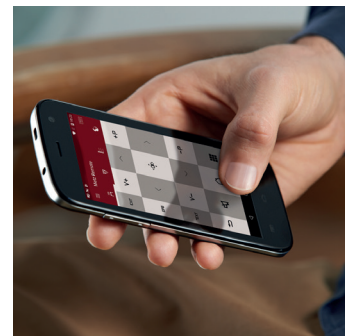

Metz LUNIS

Sensational at every moment.

Brilliant design, excellent technology and premium quality – the LUNIS delivers a unique TV experience in any format. The premium OLED display in UHD resolution supports all major HDR standards for lifelike colours and brilliant contrasts. Its MetzSoundPro three-way semi-active system with six speakers and a subwoofer also provides impressive sound quality to accompany the sensational images. Furthermore, the LUNIS also comes fully equipped with tried-and-tested Metz Classic technical features: its integrated twin multi-tuner receives TV programmes on all available reception modes. This also allows you to simultaneously record several programmes onto its integrated digital recorder with 1 TB hard drive – or pause the current programme at the push of a button on the elegant, aluminium-look RM19 remote control. USB, Bluetooth, LAN and WiFi connectivity are also integral features.

The rotating table stand boasts impressively high-quality materials: sturdy aluminium on a solid glass plate.

Acoustic fleece in black with brushed aluminium trim in brilliant black.

With the elegant RM19 remote control, which has a real metal surface made of brushed aluminium, you can operate intuitively and conveniently.