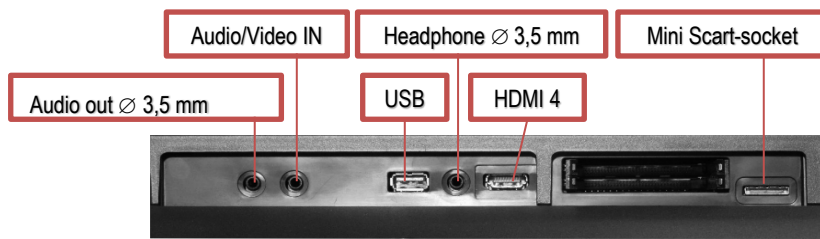

Reception

Equipped with tuner ex works	2 x DVB-C/T2/S2
UHDTV / HDTV integrated	•/•
Number of CI+ compatible CI slots	2

Media / network functions

Metz Media System / HbbTV	•/•
Streaming (Server/Client)	• (•/•)
Internet radio	Tuneln
MetzRemote App	•
Smart TV-Portal / browser	Foxxum/•
LAN / WiFi (IEEE 802.11 a/b/g/n/ac ; 2,4GHz and 5,0GHz)	•/•
Bluetooth® with Qualcomm® aptX™ low latency / Bluetooth retrofittable	-/•

Connectivity

HDMI socket with HDCP 2.2 (4K 60/50p 4:4:4) / and with ARC	4/1
USB connection 2.0 / USB connection 3.0 (video/photo/audio)	1/1
LAN Network connection (RJ 45)	•
S/PDIF digital audio output / Audio output	•/•
Headphone socket / EURO-AV socket via adapter	•/•
Audio input and Cinch (FBAS) via adapter	•

Power consumption

Mains voltage	230-240V/50Hz
Power consumption in use (in delivery condition) [W]	118,0
Power consumption in standby mode [W]	0,12
Peak luminance ratio [%]	65
Annual energy consumption [kWh]	164
Energy efficiency class	A

Dimensions / Weight

Width	122,6
Height with base / without base [cm]	81,6 / 77,2
Depth with base / without base [cm]	34,7 / 6,5
Weight with base / without base [kg]	24,0 / 20,2
Wallmount width x height [cm]	VESA 30 x 20

Other information

EAN	40 57313 010819
Mercury content in mg	0,0
Device contains lead (within prescribed legal limits)	•

Metz Consumer Electronics GmbH
Ohmstraße 55, 90513 Zirndorf, Germany

14.11.2018
Subject to change.

U1805_40050_02