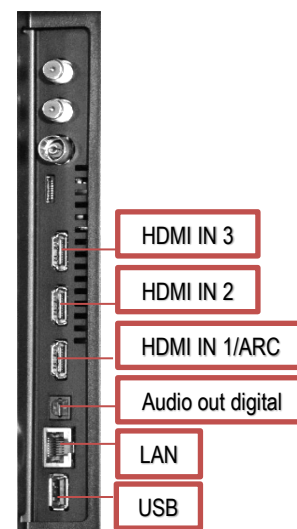

### Picture technology

Display technology	OLED technology
Diagonal screen size (cm)	165
UHD 3840x2160 / FullHD 1920x1080	•/-
HDR	•
Picture technology	2000 Hz MetzVision
Max. contrast ratio	2.500.000 : 1
Automatic contrast of picture content / ambient light	•/•
Panel brightness in cd/m <sup>2</sup>	1000
Viewing angle type °	180
Typical response time in ms (GTG)	1
HD-PIP	•

### Sound technology

Music output power (watts)	2 x 30 + 1 x 30 (Subwoofer)
Integrated speakers	6 + 1 Subwoofer
MetzSoundPro / MetzSoundPlus	•/-
7 band equalizer	•
Audio output line / variable	•/•
Dolby Digital+ / HE-AAC	•/•
Automatic volume correction (can be disabled)	•
Separate headphone volume adjustment	•

### Operation

Remote control RM19	RM19
Hard disk recorder incl. Timeshift	1 TB
USB recording incl. Timeshift	•
Internet timer	•
Power switch	•
OLED plain text display / Illuminating diode	•/•
Electronic programme guide (EPG) / digital channels	•
Tri-Star-menu incl. hotelmode	•
Sleep timer / child lock	•/•
Top teletext / comfort functions	•/•