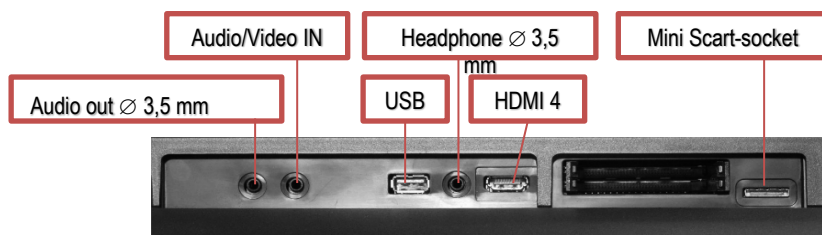

Reception

Equipped with tuner ex works	2 x DVB-C/T2/S2
UHDTV / HDTV integrated	•/•
Number of CI+ compatible CI slots	2

Media / network functions

Metz Media System / HbbTV	•/•
Streaming (Server/Client)	• (•/•)
Internet radio	•
MetzRemote App	Tunein
Smart TV-Portal / browser	Foxxum/•
LAN / WiFi (IEEE 802.11 a/b/g/n/ac ; 2,4GHz and 5,0GHz)	•/•
Bluetooth® with Qualcomm® aptX™ low latency / Bluetooth retrofittable	•

Connectivity

HDMI socket with HDCP 2.2 (4K 60/50p 4:4:4) / and with ARC	4/1
USB connection 2.0 / USB connection 3.0 (video/photo/audio)	1/1
LAN Network connection (RJ 45)	•
S/PDIF digital audio output / Audio output	•/•
Headphone socket / EURO-AV socket via adapter	•/•
Audio input and Cinch (FBAS) via adapter	•

Power consumption

Mains voltage	230-240V/50Hz
Power consumption in use (in delivery condition) [W]	145,0
Power consumption in standby mode [W]	0,12
Peak luminance ratio [%]	65
Annual energy consumption [kWh]	201
Energy efficiency class	A

Dimensions / Weight

Width	144,7
Height with base / without base [cm]	94,3 / 89,5
Depth with base / without base [cm]	30 / 7,7
Weight with base / without base [kg]	31,4/27,2
Wallmount width x height [cm]	VESA 30 x 30

Other information

EAN	40 57313 010840
Mercury content in mg	0,0
Device contains lead (within prescribed legal limits)	•

Metz Consumer Electronics GmbH
Ohmstraße 55, 90513 Zirndorf, Germany

04.05.2018
Subject to change.

U1801_40050_04